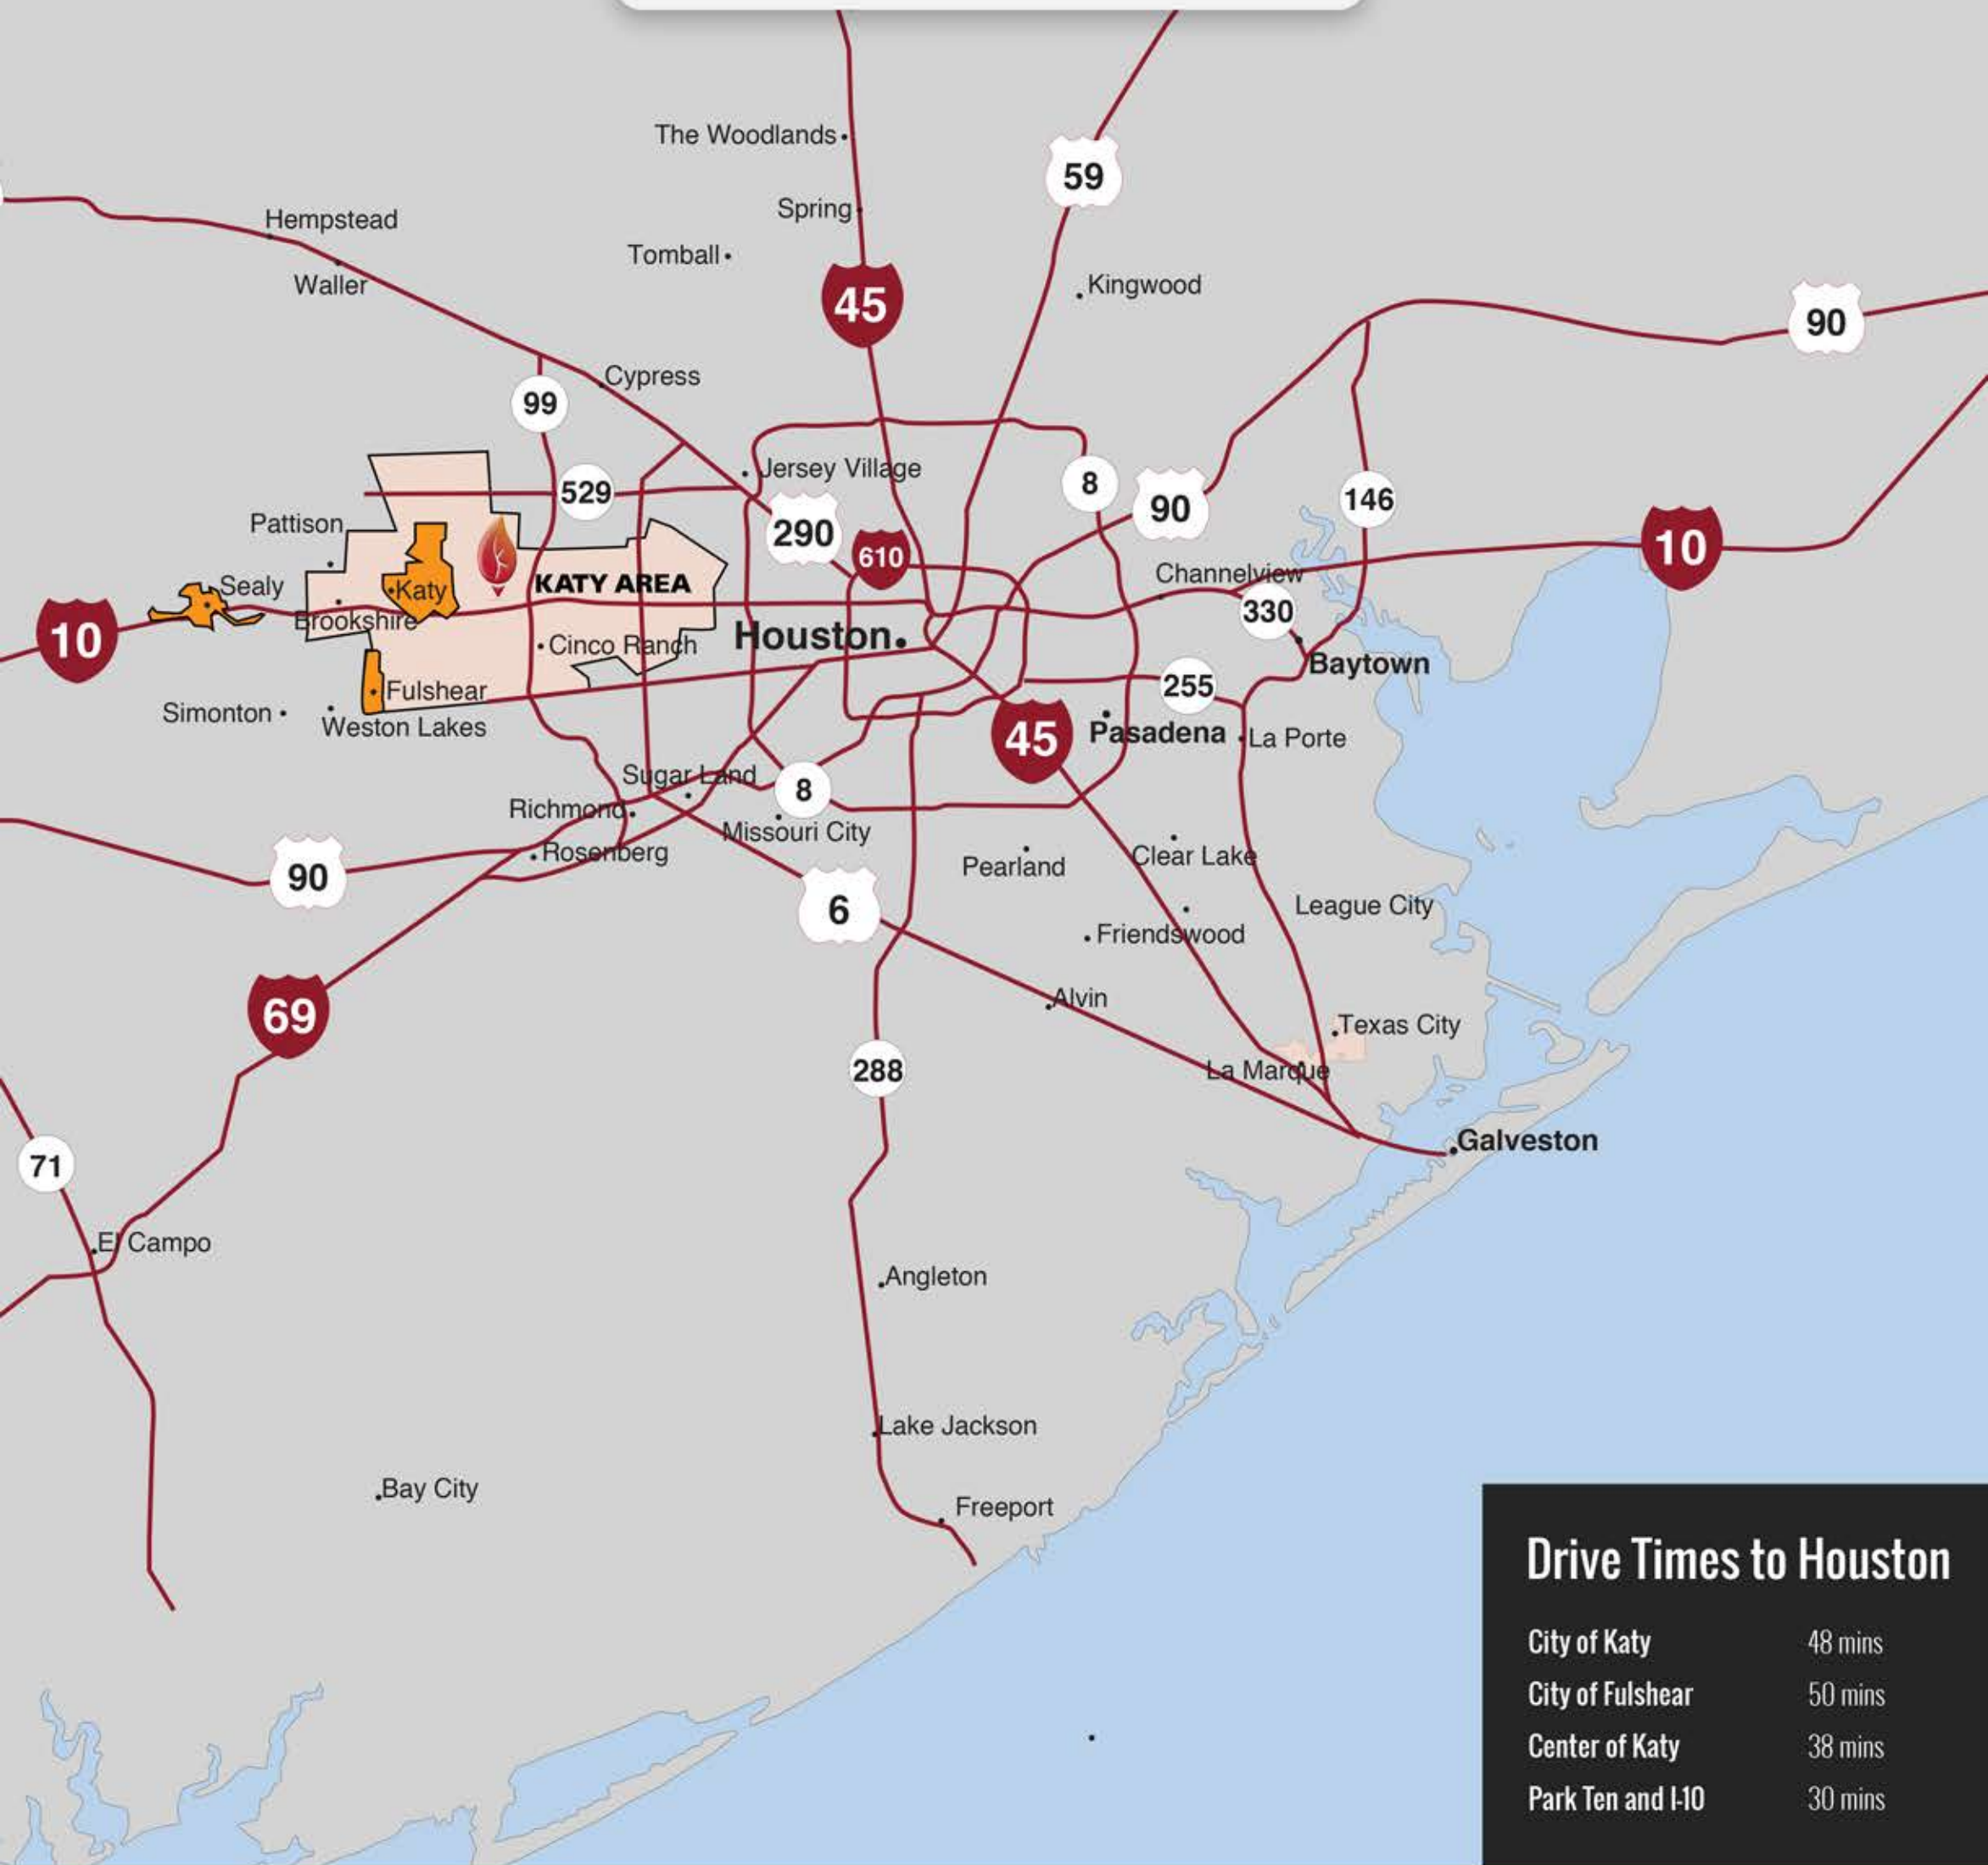

## Cities and Areas

### Drive Times to Houston

City of Katy	48 mins
City of Fulshear	50 mins
Center of Katy	38 mins
Park Ten and I-10	30 mins