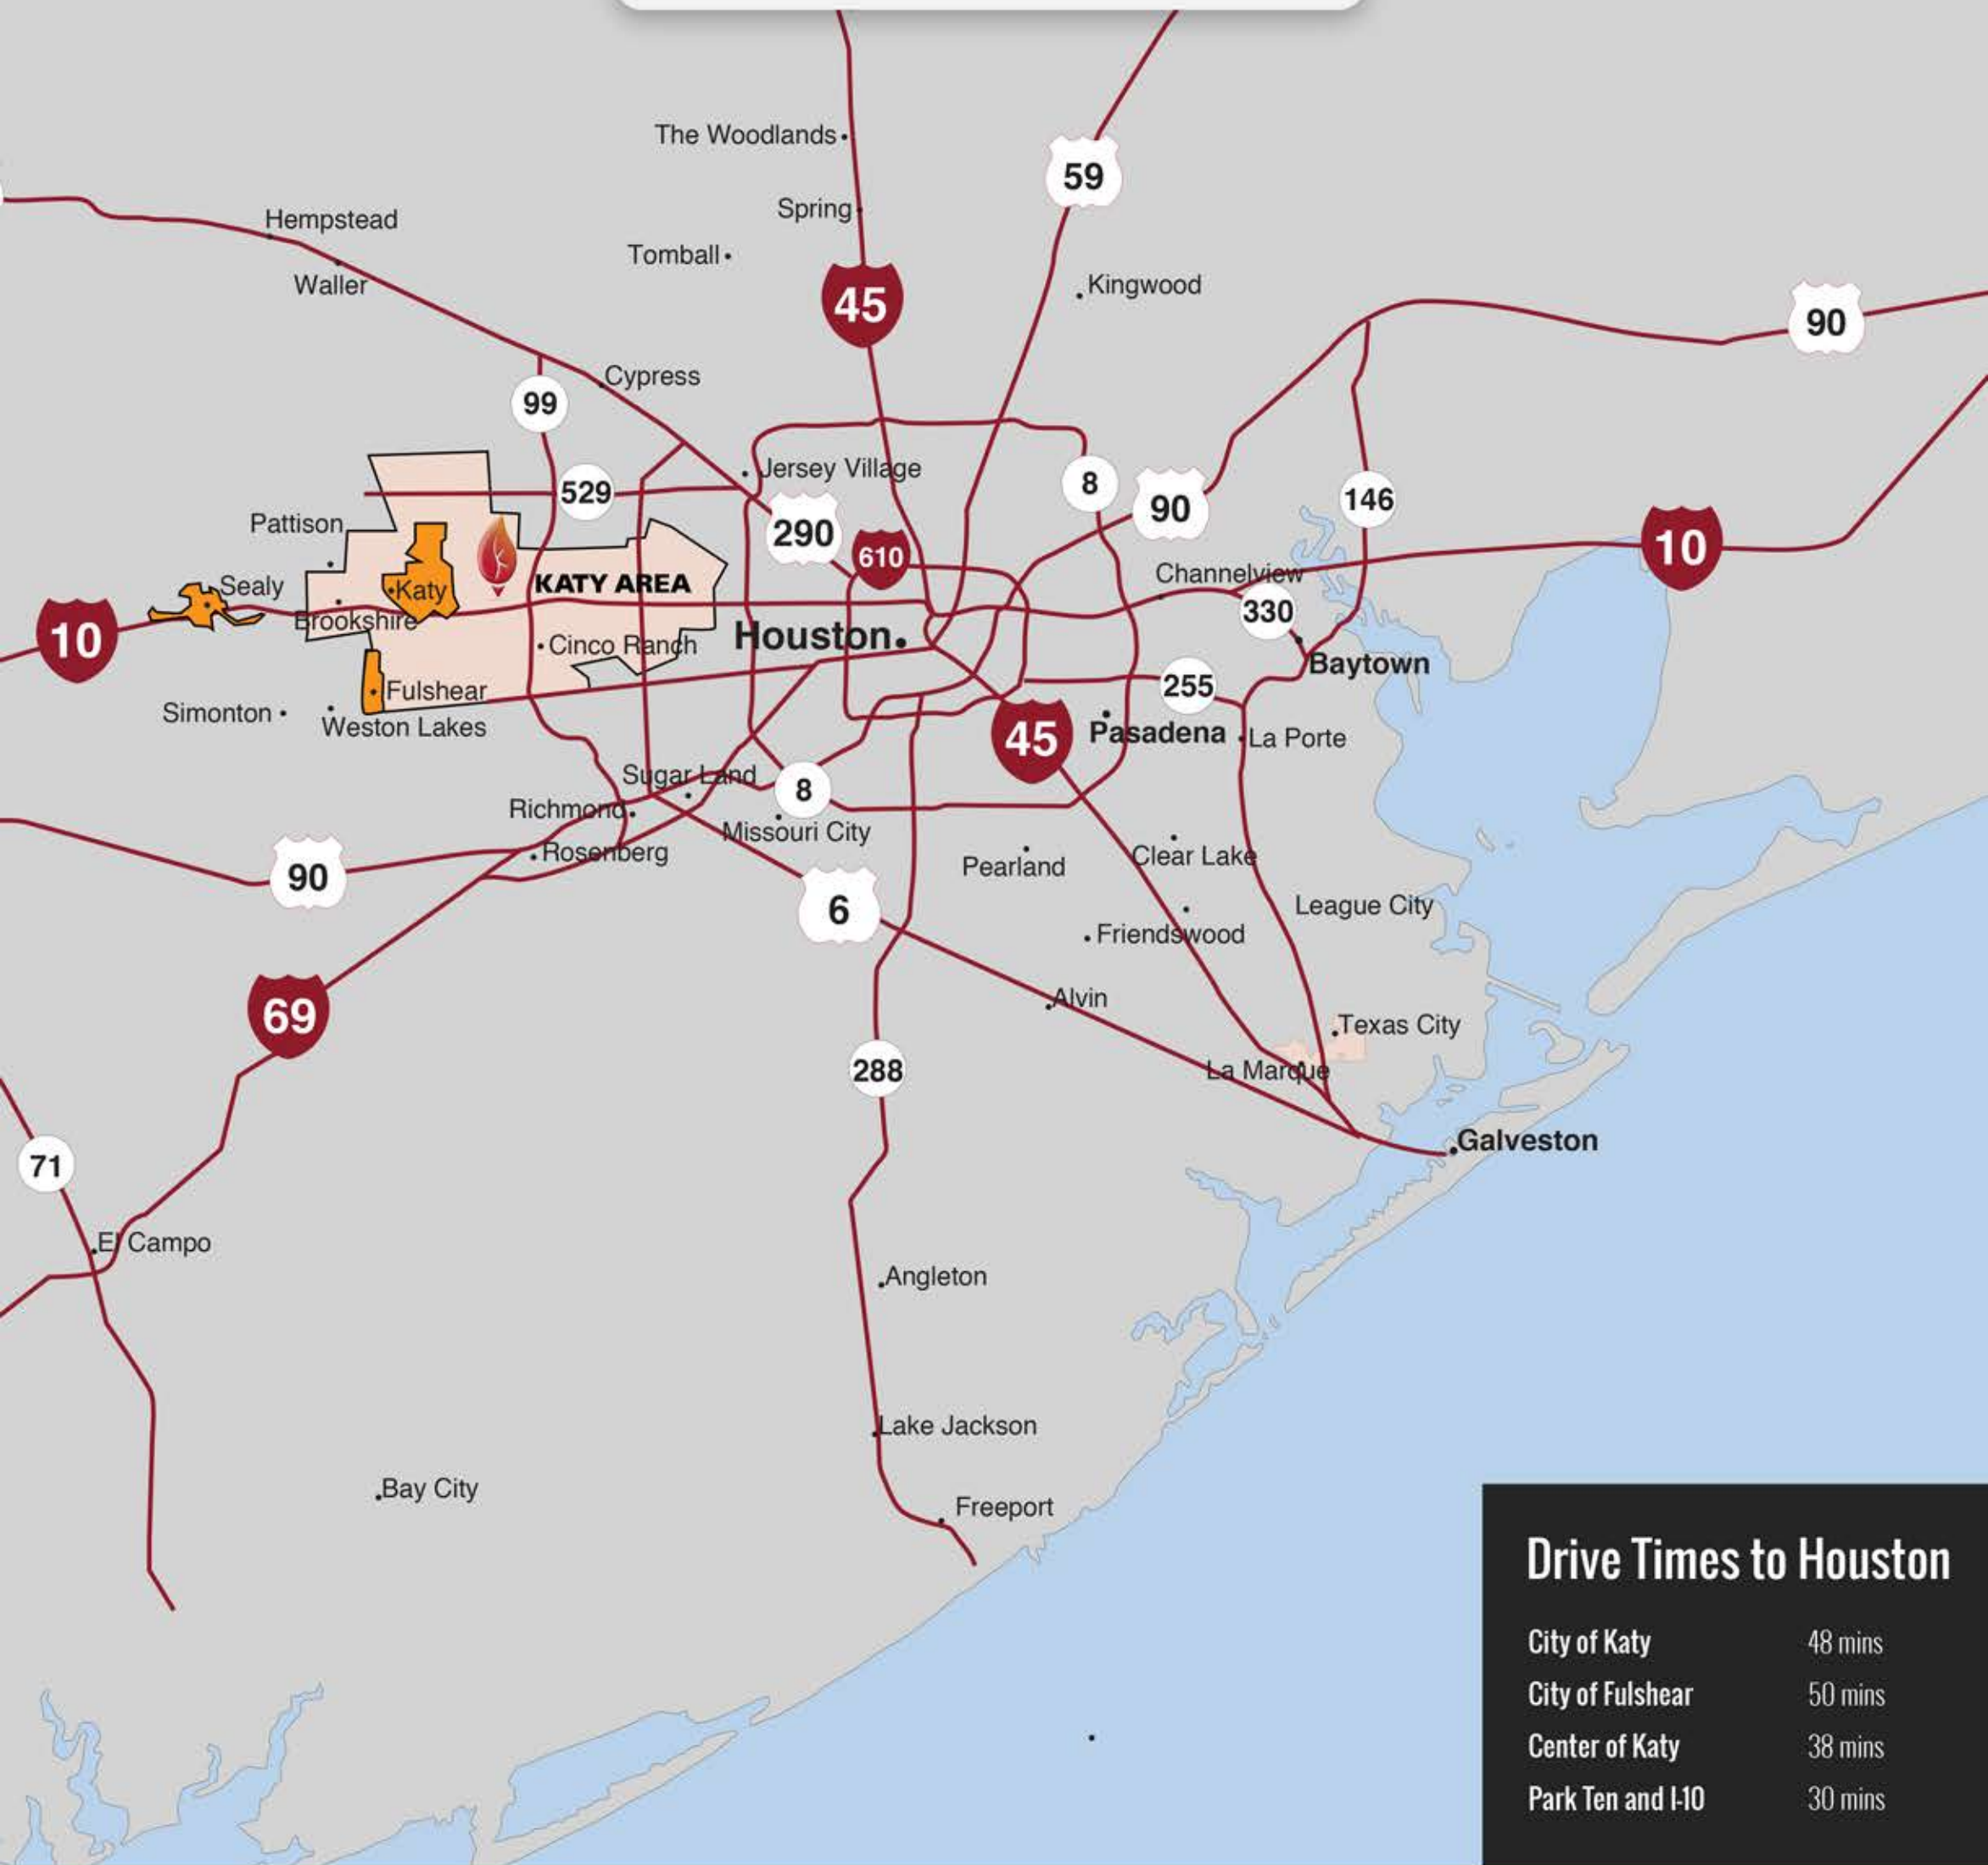

KATY AREA

ECONOMIC DEVELOPMENT COUNCIL

ENERGY GROWS HERE

Cities and Areas

Drive Times to Houston

City of Katy	48 mins
City of Fulshear	50 mins
Center of Katy	38 mins
Park Ten and I-10	30 mins

Katy Area Economic Development Council

438 FM 1463, Katy, TX 77494

Ph: 281.396.2200 | Toll Free: 800.382.2204 | Fax: 866.931.6887 | URL: www.katyedc.org