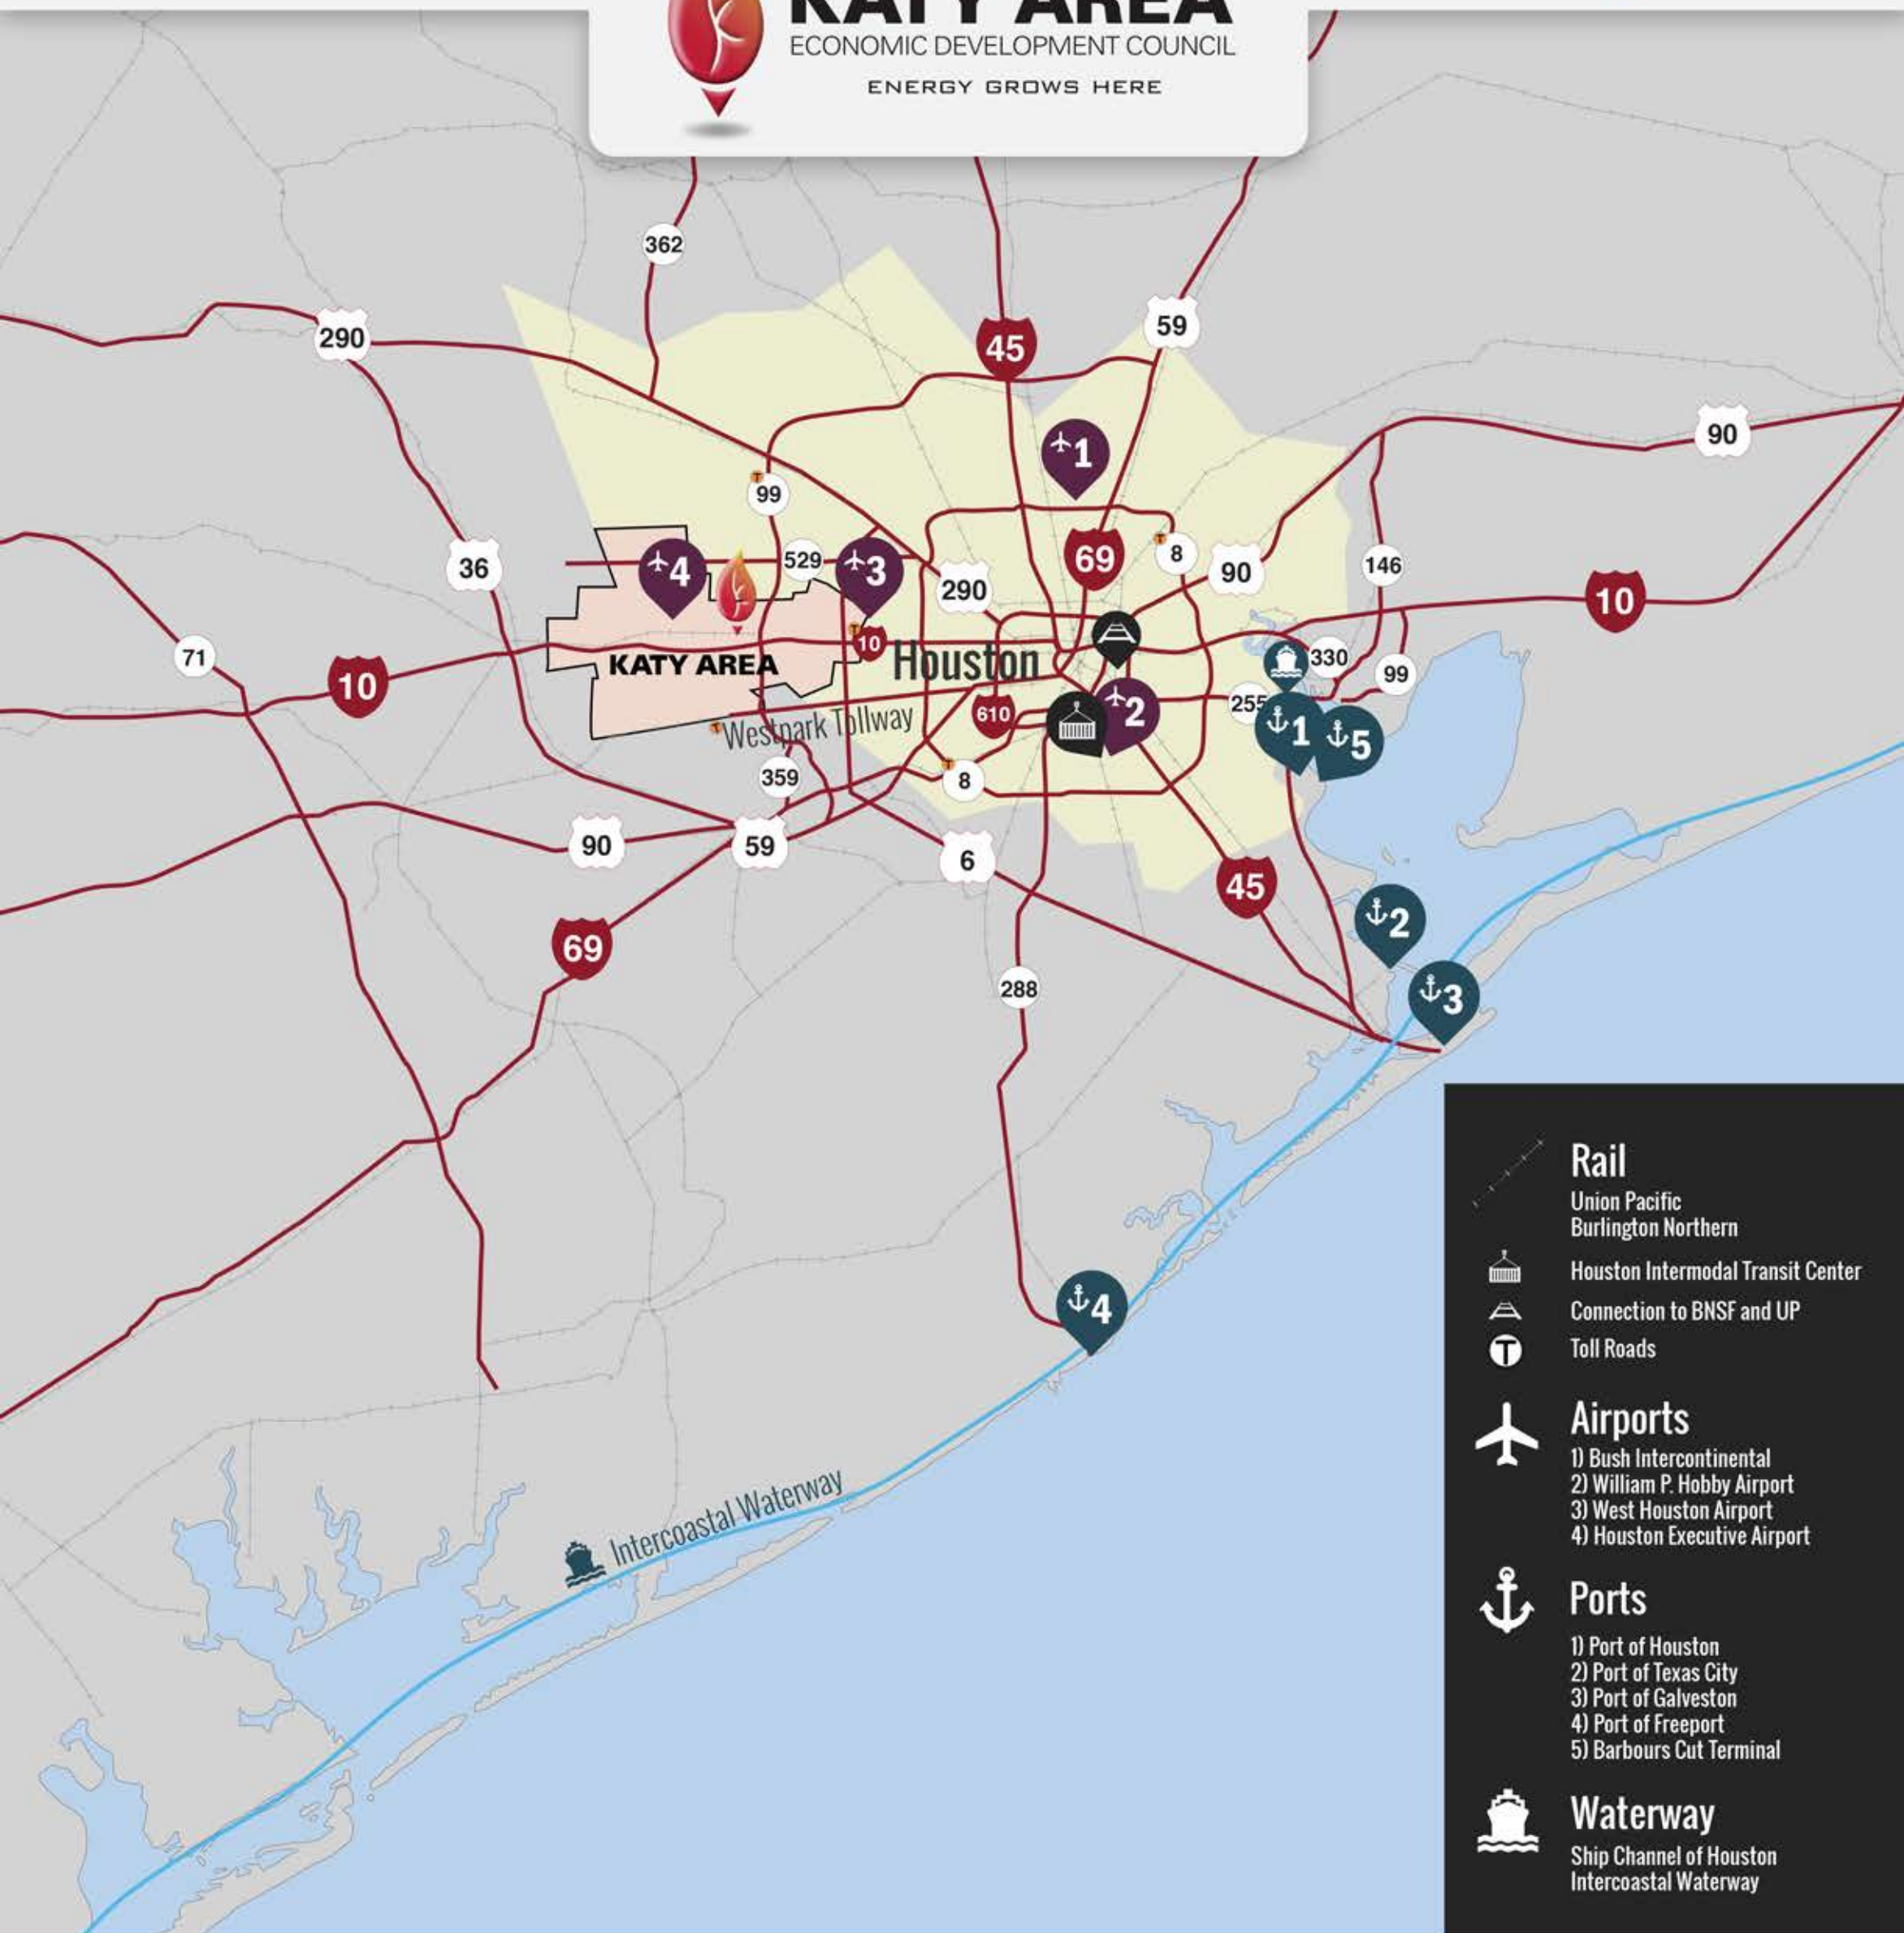

KATY AREA

ECONOMIC DEVELOPMENT COUNCIL

ENERGY GROWS HERE

Transportation

Rail
 Union Pacific
 Burlington Northern

 Houston Intermodal Transit Center
 Connection to BNSF and UP
 Toll Roads

Airports
 1) Bush Intercontinental
 2) William P. Hobby Airport
 3) West Houston Airport
 4) Houston Executive Airport

Ports
 1) Port of Houston
 2) Port of Texas City
 3) Port of Galveston
 4) Port of Freeport
 5) Barbour's Cut Terminal

Waterway
 Ship Channel of Houston
 Intercoastal Waterway

Katy Area Economic Development Council