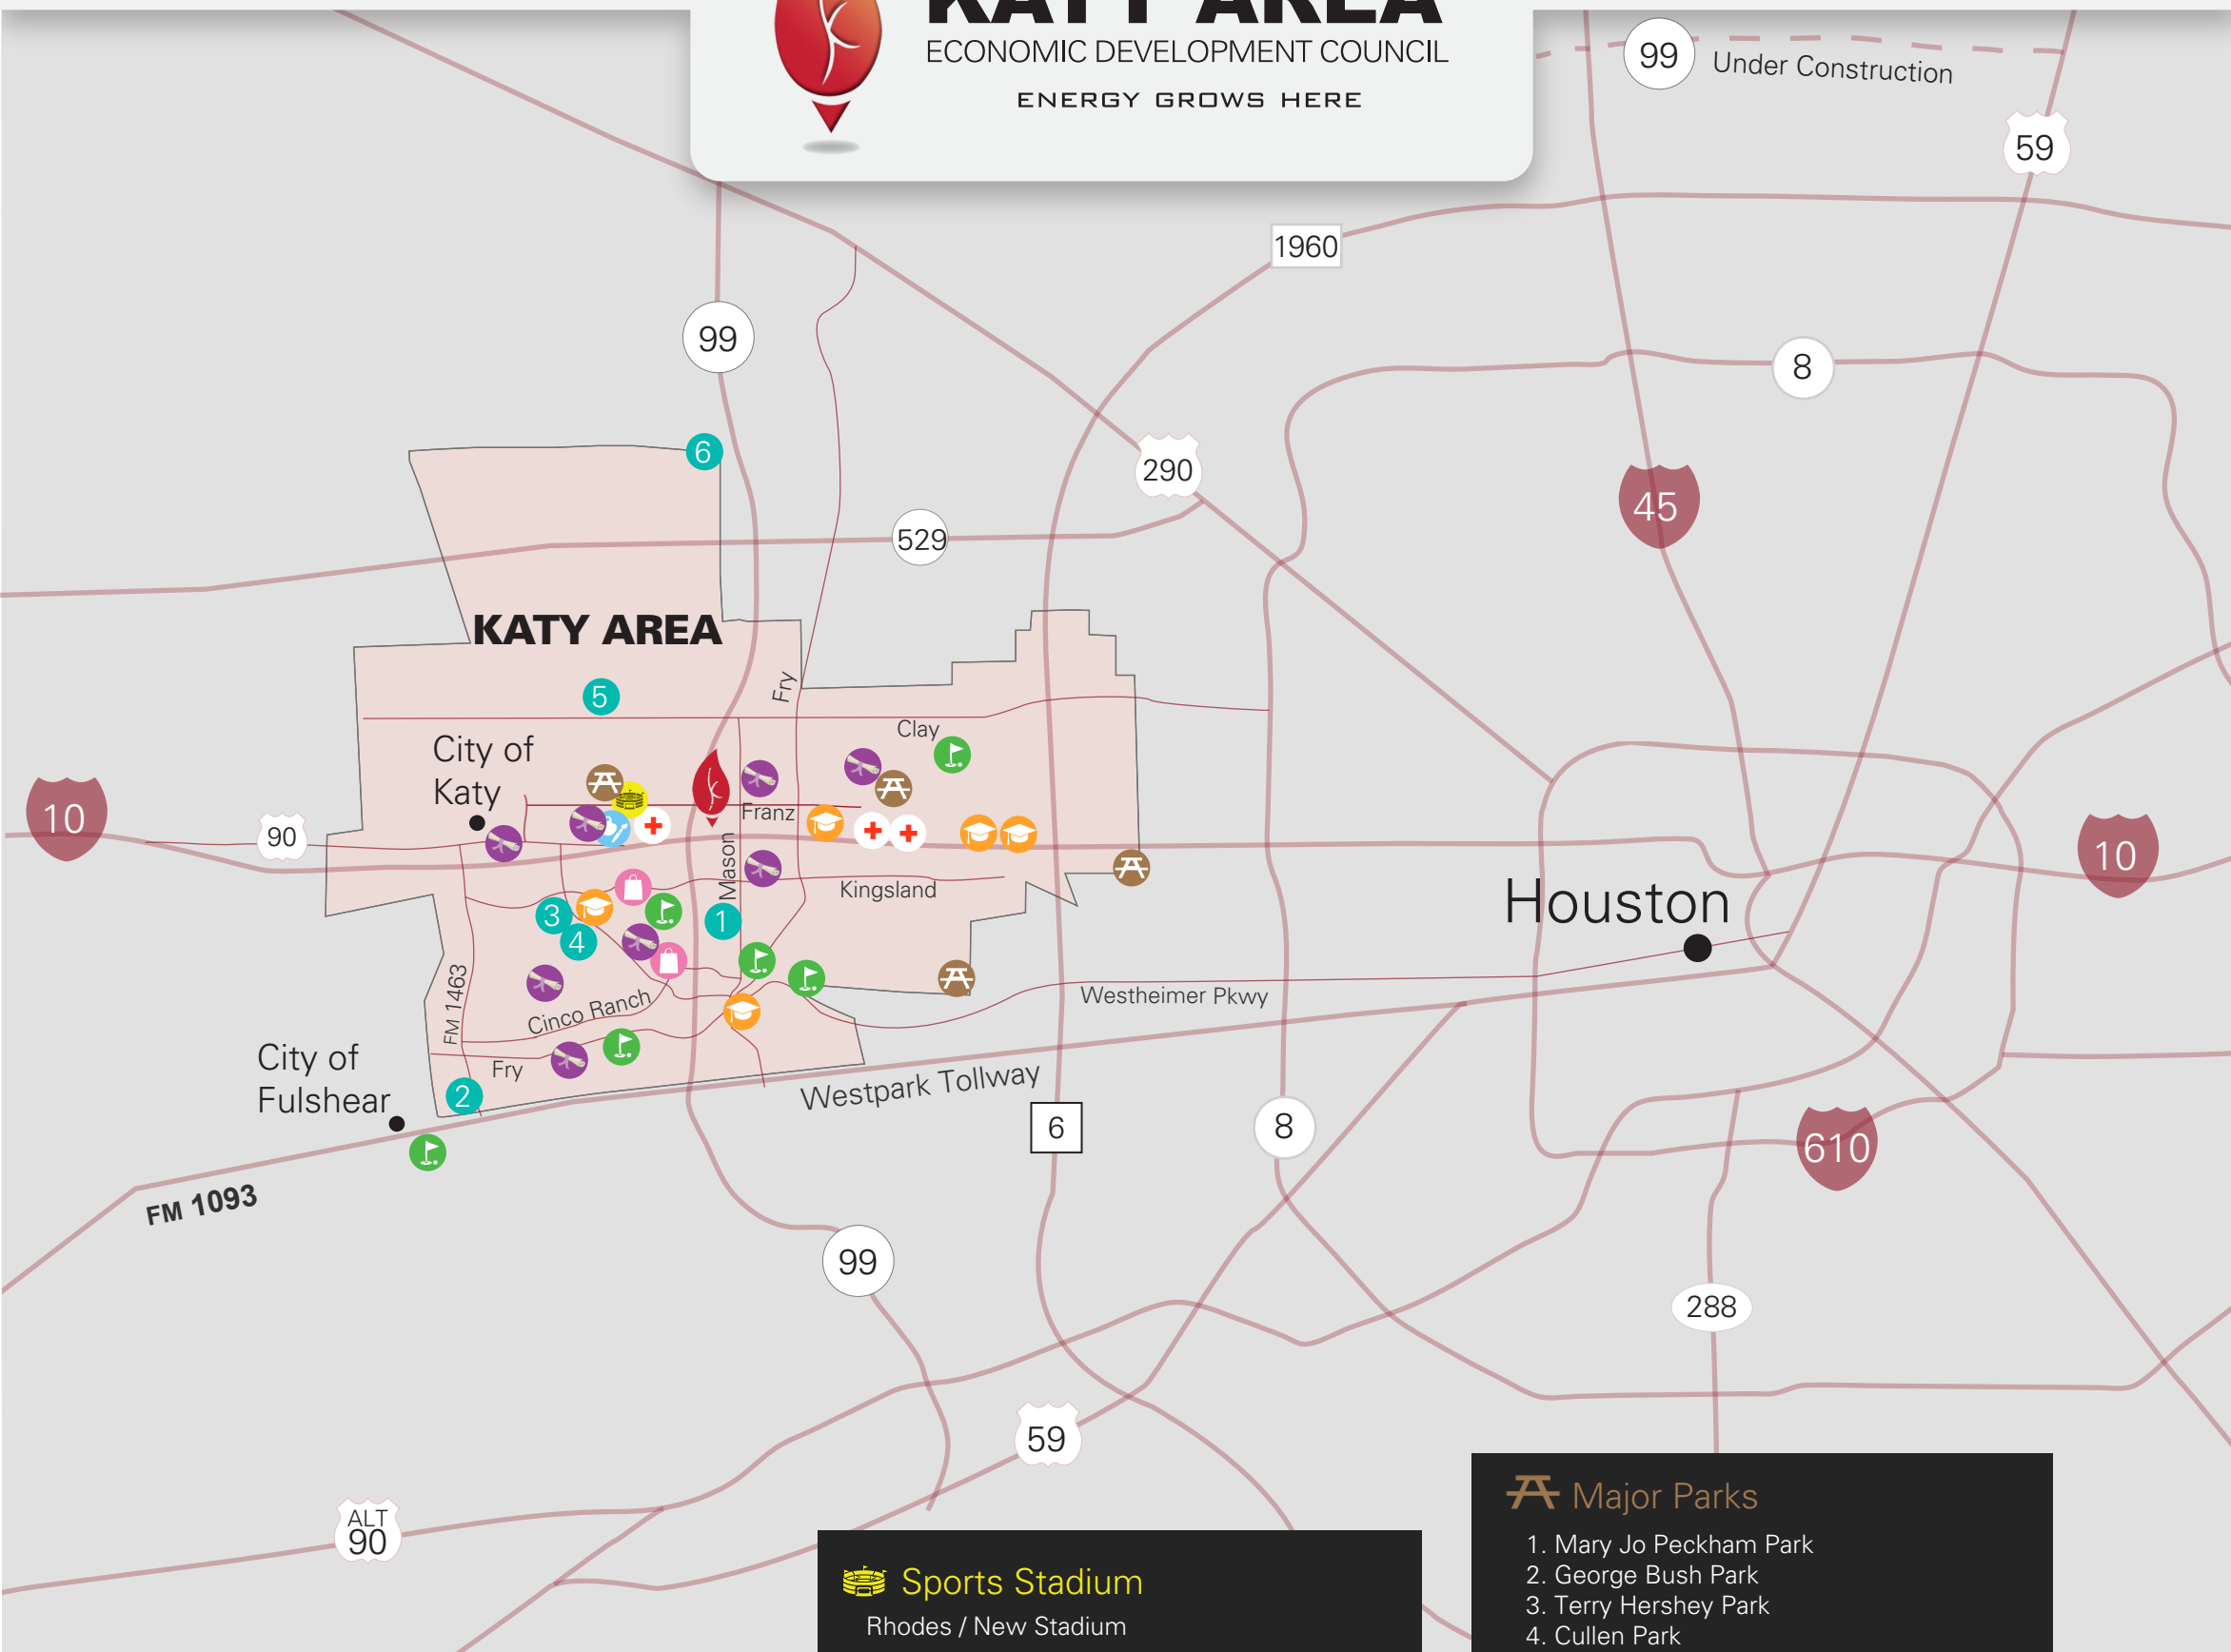

KATY AREA

ECONOMIC DEVELOPMENT COUNCIL

ENERGY GROWS HERE

AMENITIES

KATY AREA

Hospitals

1. Memorial Hermann - Katy Hospital
2. Texas Children's Hospital
3. Houston Methodist West Houston Hospital

Major Shopping Centers

1. LaCenterra
2. Katy Mills Mall

Arts & Heritage Facilities

1. KCAM / Railroad Museum
2. Heritage Museum

Sports Stadium

Rhodes / New Stadium

Higher Education

1. University of Houston System at Cinco Ranch
2. Houston Community College
3. Bellhaven College
4. PetroSkills
5. NACE International

Secondary Education

1. Katy High School
2. Taylor High School
3. Cinco Ranch High School
4. Morton Ranch High School
5. Mayde Creek High School
6. Seven Lakes High School
7. Tompkins High School
8. Miller Career Center / STEM Center

Major Parks

1. Mary Jo Peckham Park
2. George Bush Park
3. Terry Hershey Park
4. Cullen Park

Golf Courses

1. Pine Forest
2. Willow Fork
3. Cinco Ranch
4. Weston Lakes
5. Meadowbrook Farms
6. Falcon Point